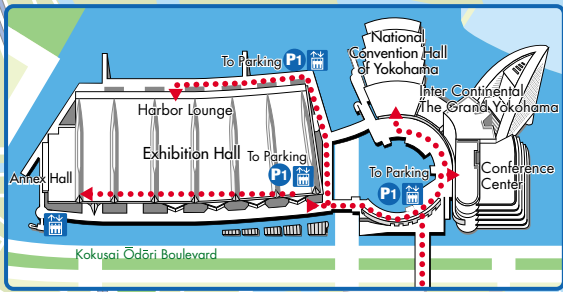

PACIFICO YOKOHAMA MAP

1-1-1 Minatomirai, Nishi-ku, Yokohama
200-0012, Japan
Information ☎+81(45)221-2155
URL: <http://www.pacifico.co.jp>

..... On foot

From Minato Mirai Sta.
Take **Queen's Square Yokohama Exit**
and go upto **2nd Floor**
by **Red Escalator**